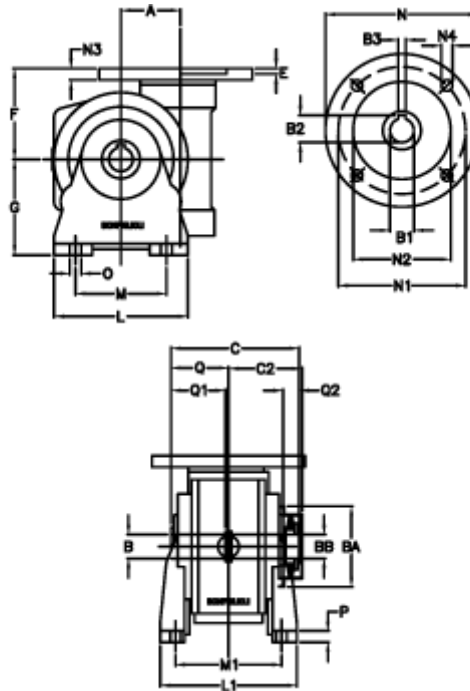

Article number: 390204901033336

Description: Worm Gear with Torque Limiter
VF 49-L2-V-10 P80B14

Measures

a = 49.50	C2 = 63,5	M1 = 98.5	Q = 51.0
B = 25	Description = VF 49V-xx-80B14	N = 120	Q1 = 41
B1 E7 = 19	E = 3.0	N1 = 100	Q2 = 15
B2 = 21.8	F = 70	N2 = 80	
B3 H9 = 6	g = 82	N3 = 10.0	
BA = 63	L = 110	N4 = 7	
BB H7 = 14	L1 = 124.0	O = 8.5	
C = 105	m = 63	P = 12	